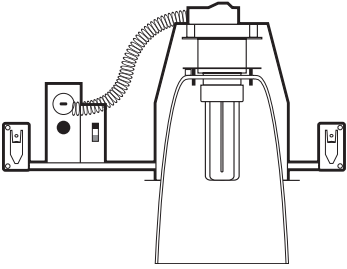

1-26W PLT

CP DISTRIBUTION