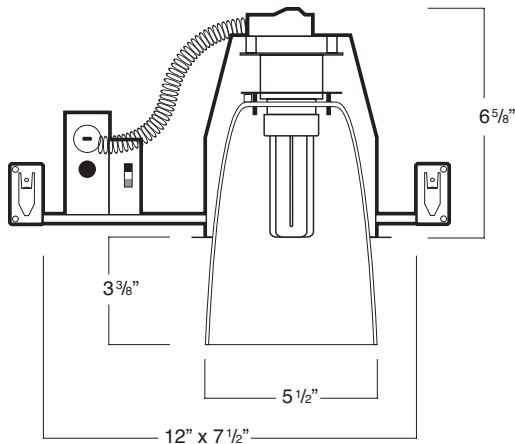

5" SEMI RECESSED DOWNLIGHT

SPECIFICATION INFORMATION

HOUSING ASSEMBLY

- Pre-coated galvanized steel mounting frame and J-box.
- Telescopic bar hangers supplied, provides for off-center mounting on joists or T-bar.
- Self flange type trim for clean, contemporary appearance.
- Ground wire included (prewired).

TWIST LOCK SOCKET

- Push lamp in and twist clockwise to lock into place.
- Lamp will not fall out.
- Relamp with pole (with Changer accessory).

GLASS

- Hand blown opal glass.

BALLAST

- Standard in universal voltage 120V through 277V.
- Thermally protected rapid start electronic ballasts use 4-pin lamps
- .99 power factor with THD<10%.
- End of lamp life protection.

ELECTRICAL

- Allows 4-in/4-out #12 AWG conductors rated at minimum 90° C.
- J-box and ballast are both accessible through fixture.
- U.L. listed for use in damp locations.

ACCESSORIES

- **CHANGER** for re-lamp cup
- **CP**—Chicago plenum
- **FS**—inline fuse